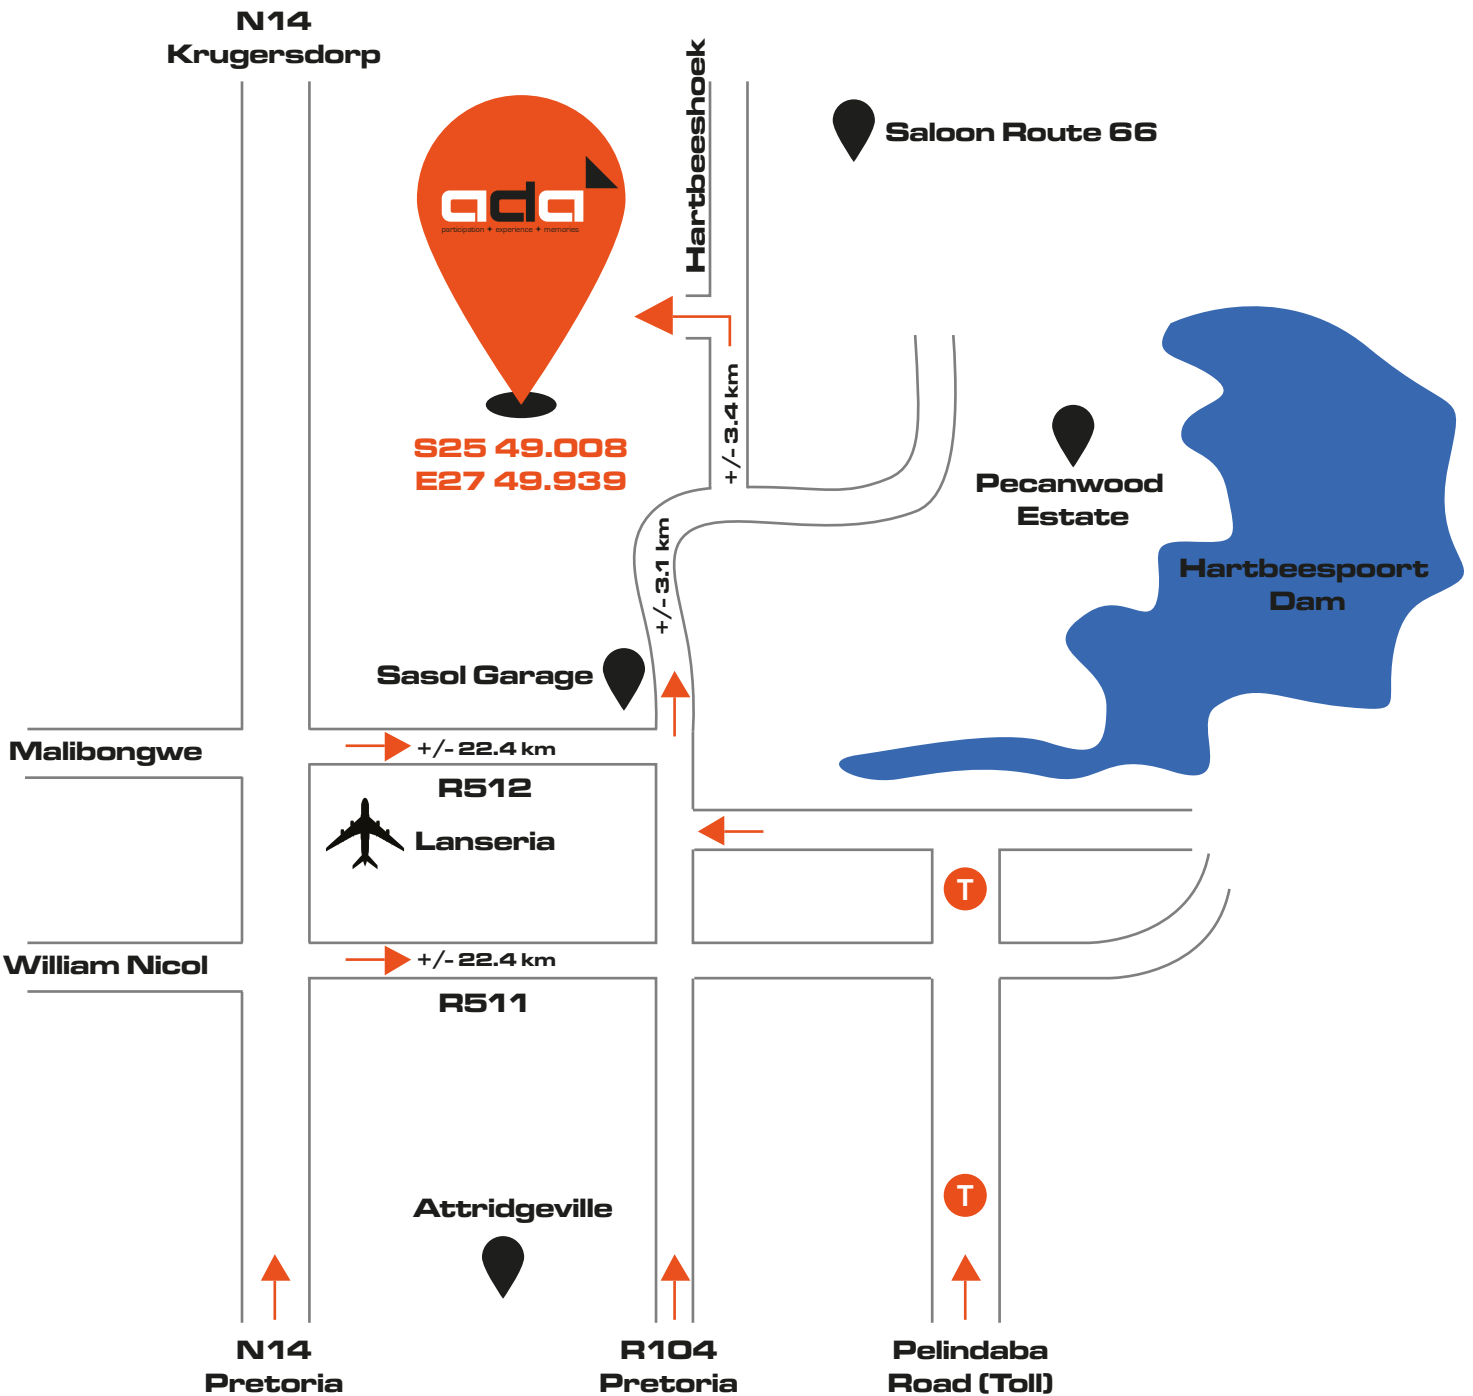

How to book

Email the completed and signed form to info@adasa.co.za or heine@adasa.co.za to confirm your booking.

Map & directions

From Johannesburg / Krugersdorp

Take R512 past Lanseria towards Hartbeespoort Dam.
From N14 to T-junction at R104 travel about 22.4 km.
Turn left at T-junction towards Hartbeespoort Dam.
After approximately 3.1 km turn left on Hartbeeshoek Road (D400).
After approximately 3.4 km turn left into the ADA Training & Outdoor Centre.

From Pretoria East

Take the N14 towards Krugersdorp.
Turn right at the R512 off-ramp towards Hartbeespoort Dam.
After approximately 22.4 km, turn left.
After approximately 3 km turn left again toward Hartbeeshoek (D400).
After approximately 3.4 km turn left into the ADA Training & Outdoor Centre.

From Pretoria North

Take the Pelindaba toll road.
After the last toll gate, take the off-ramp to the left.
At R104 turn right towards Hartbeespoort Dam.
After approximately 9.5 km and turn left toward Hartbeeshoek (D400).
After approximately 3.4 km turn left into the ADA Training & Outdoor Centre.